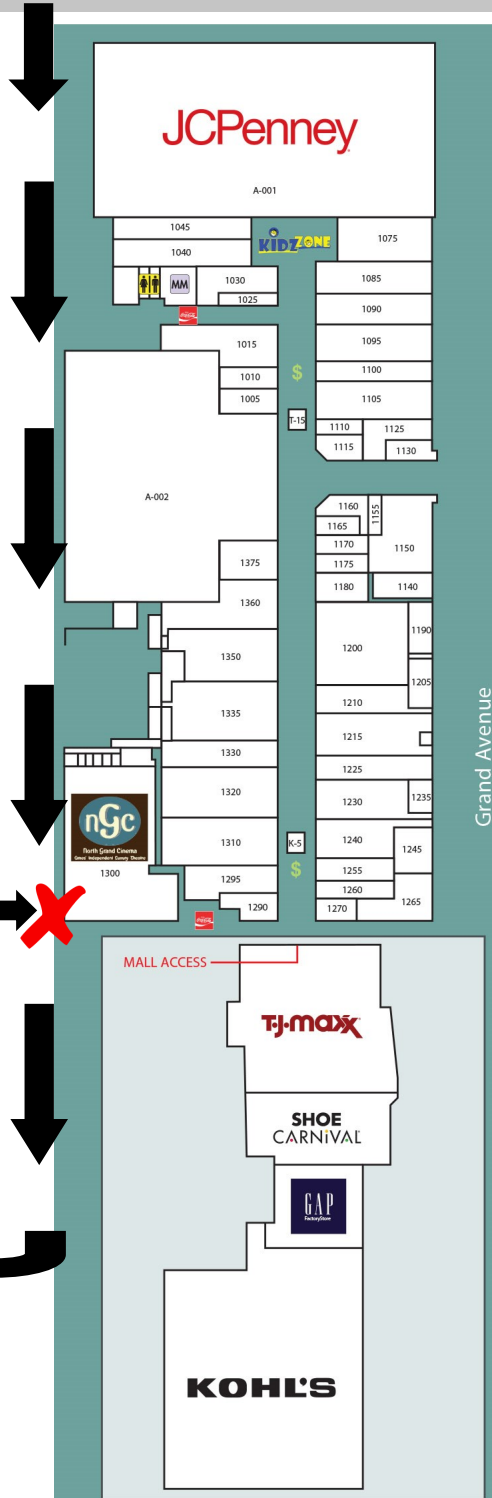

Walmart

30th Street

Please enter from the North, from 30th Street (between WalMart and JC Penney). Drive south through the mall parking lot behind the mall. If there is a line, we will again have somebody to direct traffic. If needed, we will form a serpentine line in the west JC Penney lot.

Thank you!

You can exit here onto Ferndale.

Pickup Location

Ferndale

Friday and Saturday, 3pm to 6pm

We will serve you at your car!

5 Gallon Bag of Popcorn: \$10.00

Includes buttery topping in a portion cup tucked inside the bag